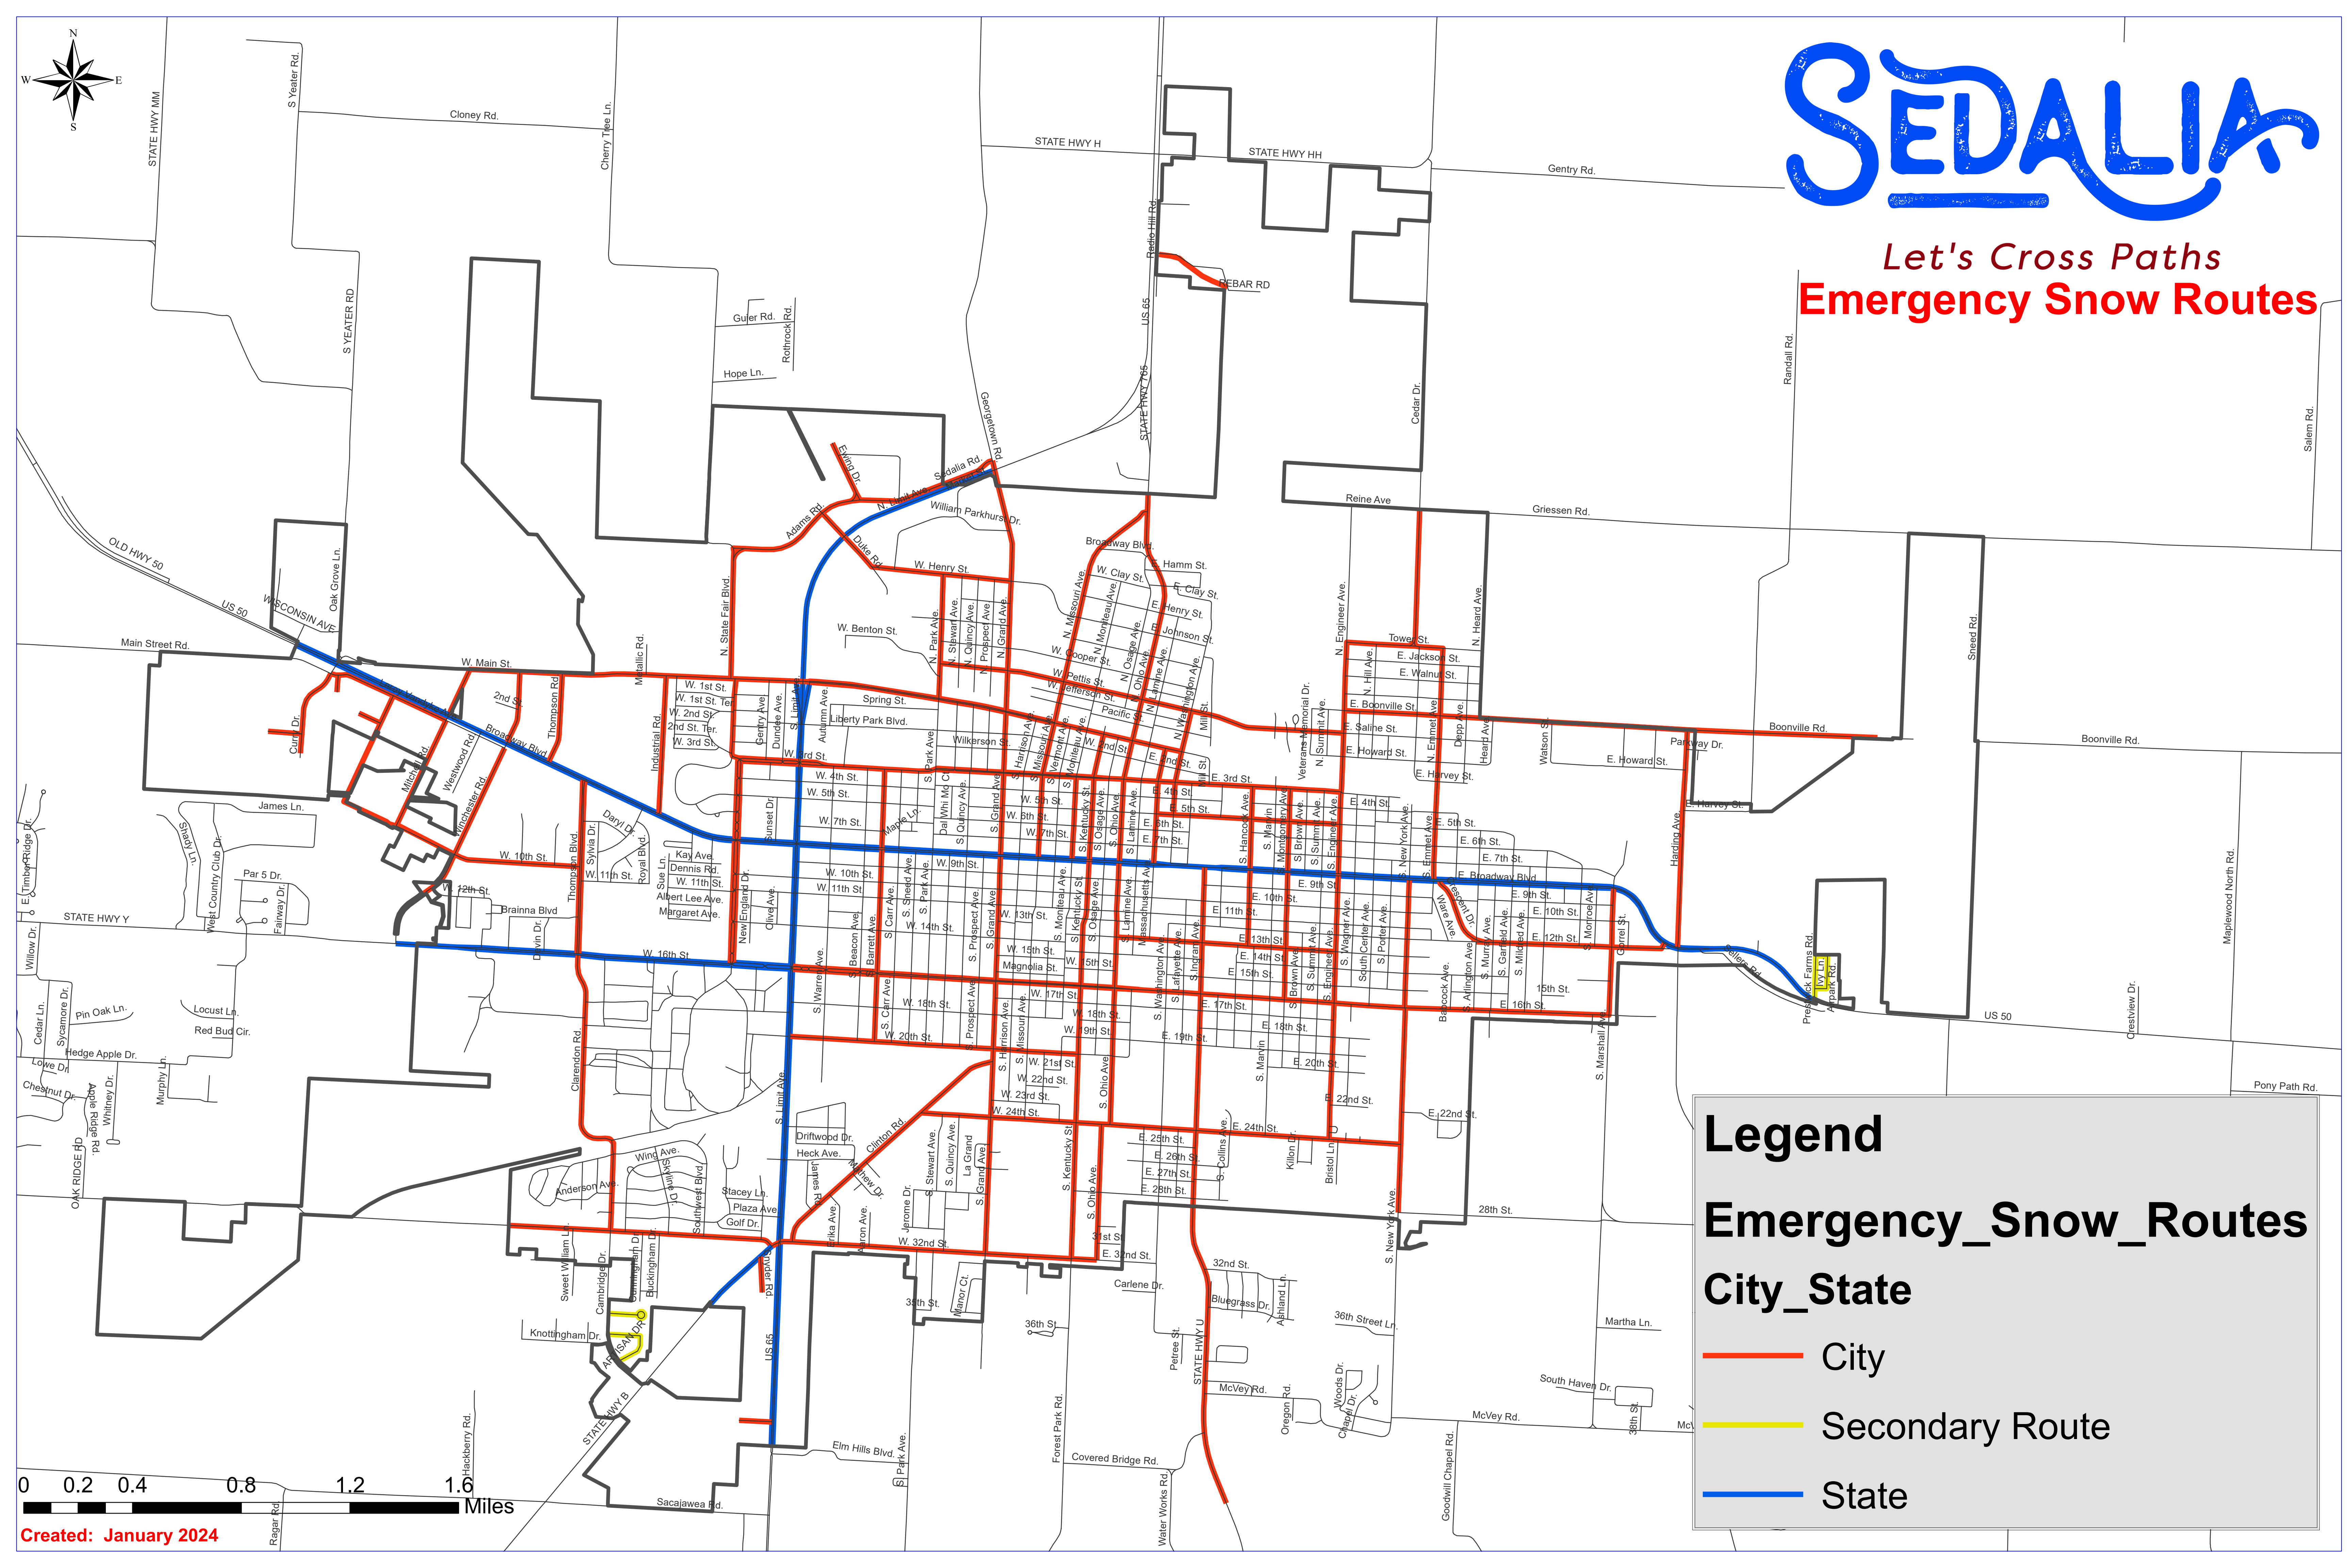

SEDALIA

Let's Cross Paths Emergency Snow Routes

Legend

- Emergency_Snow_Routes
- City_State
- City
- Secondary Route
- State

Created: January 2024